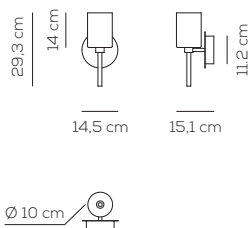

Typology: wall lamp

Ratings

- G4
- Diffused light
- Surface installation over holes
- Switch mode: on-off
- Metal body, chrome
- Clear or coloured diffuser

AP SPILLR

kg 1.2 m³ 0.03

Product code composition

Available colors

CS
Crystal

RS
Red

GR
Grey

APSPILLR __ CR__

CUSTOMER _____

NOTES _____

Luminous flux (lm) and efficacy (lm/W) for all built-in LED luminaires is estimated based on nominal ratings of the LED sources. Technical data could be subject to alteration without notice. Axo Light does not provide legal guarantee for the accuracy of this data sheet.